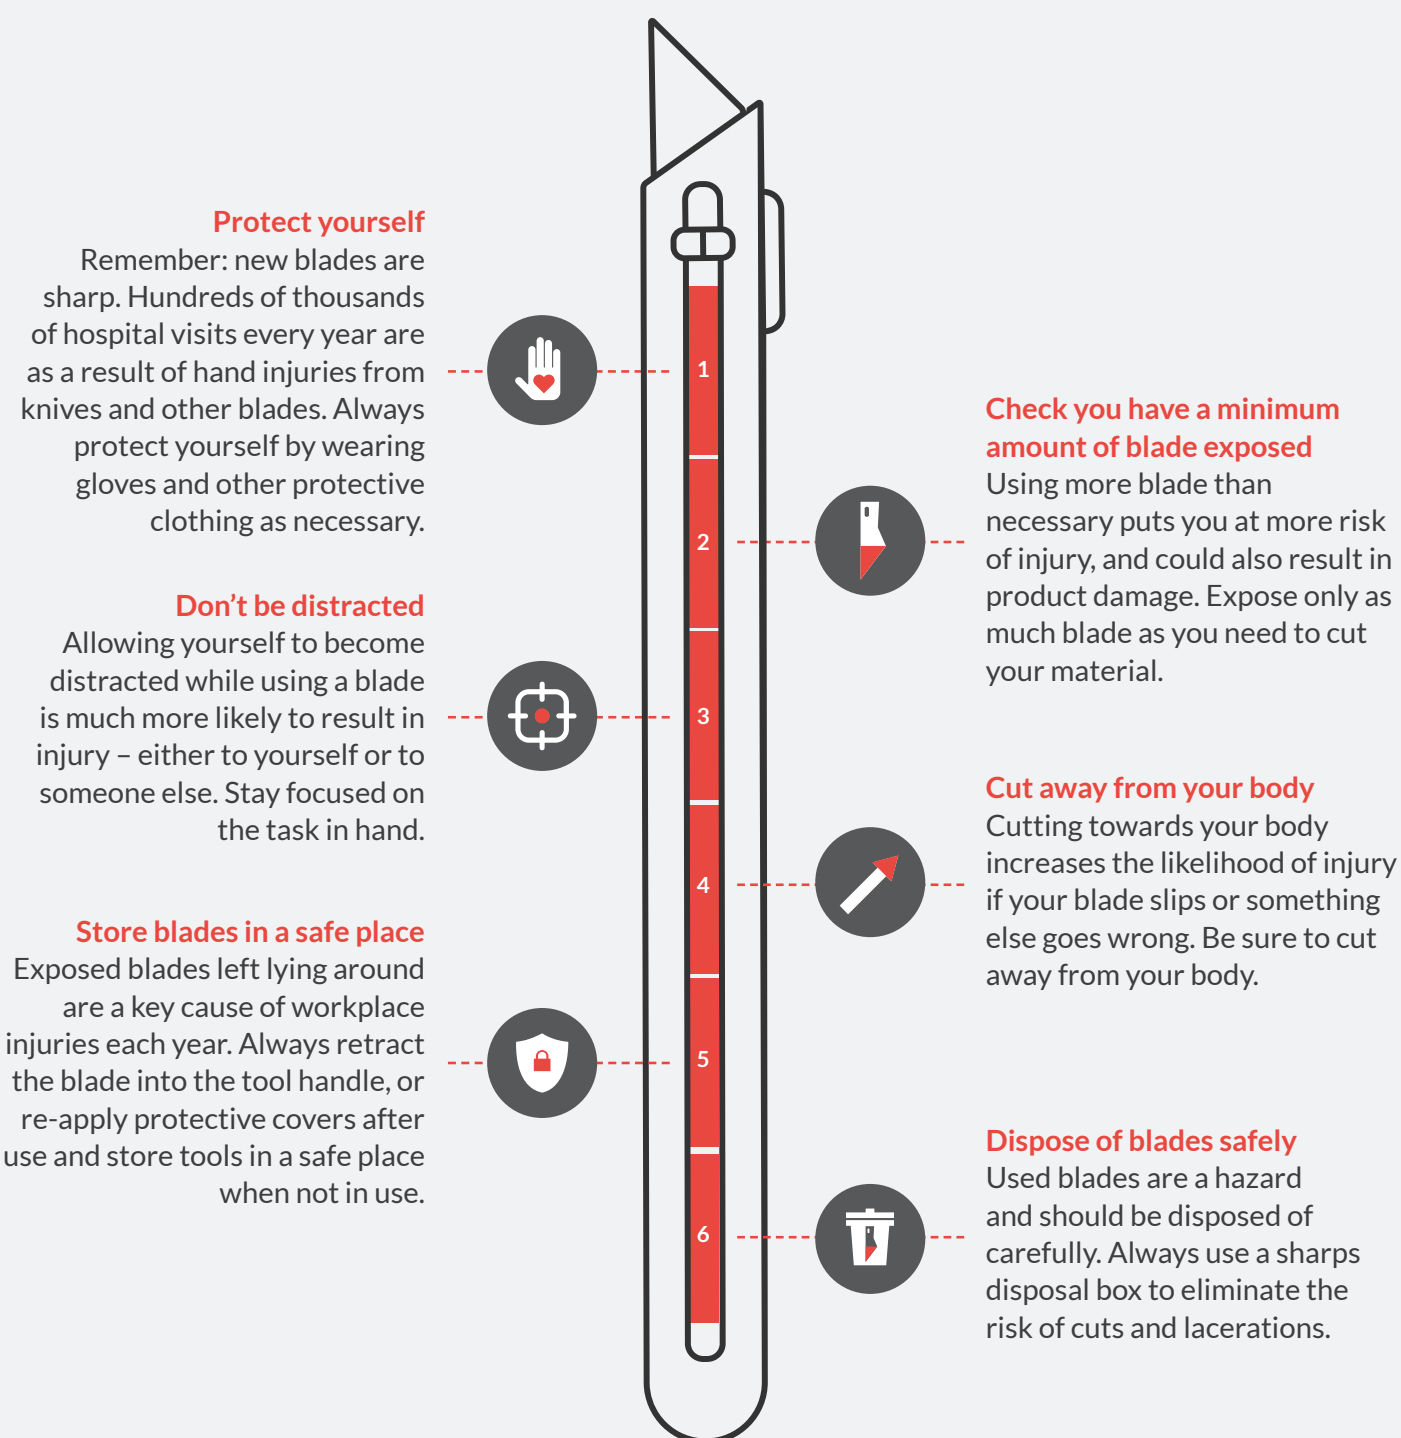

How to cut safely

6 steps to a safer workplace

Every year, hand and wrist injuries cost businesses worldwide millions of pounds in damages.

These types of injuries are often entirely preventable, but can cause permanent harm.

Here, we show you how to protect yourself against injury.

Telephone: +44 (0) 121 749 4433

Email: sales@isb-uk.com

workplace safety

RAISING THE BAR OF CORPORATE WELL-BEING